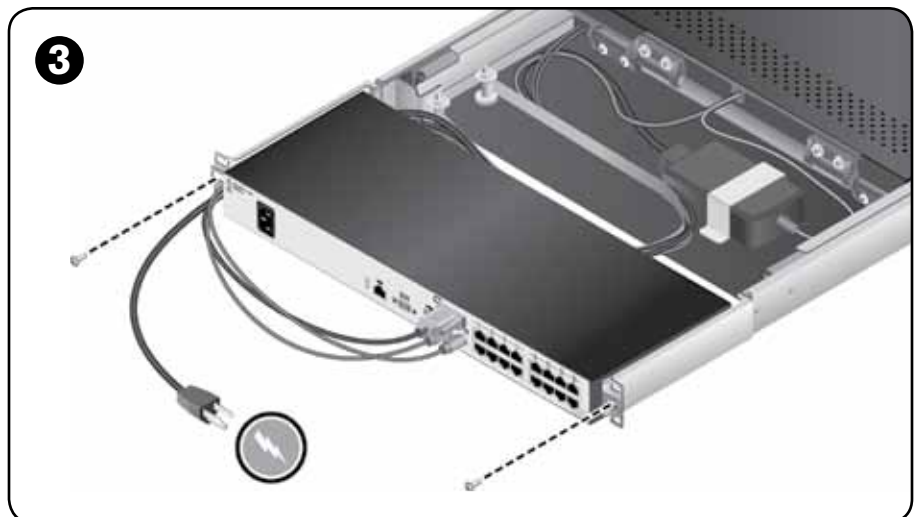

QUICK INSTALLATION GUIDE 17" LCD Tray

These instructions will help you install your KVM switch into the 17" ECS17KMM LCD tray. Should you require further assistance, please contact Avocent Technical Support.