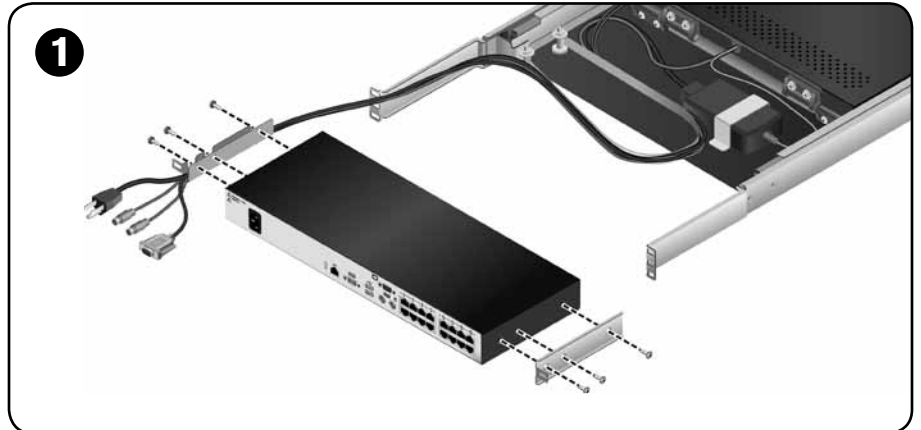

QUICK INSTALLATION GUIDE 17" LCD Tray

These instructions will help you install your KVM switch into the 17" ECS17KMM LCD tray. Should you require further assistance, please contact Avocent Technical Support.