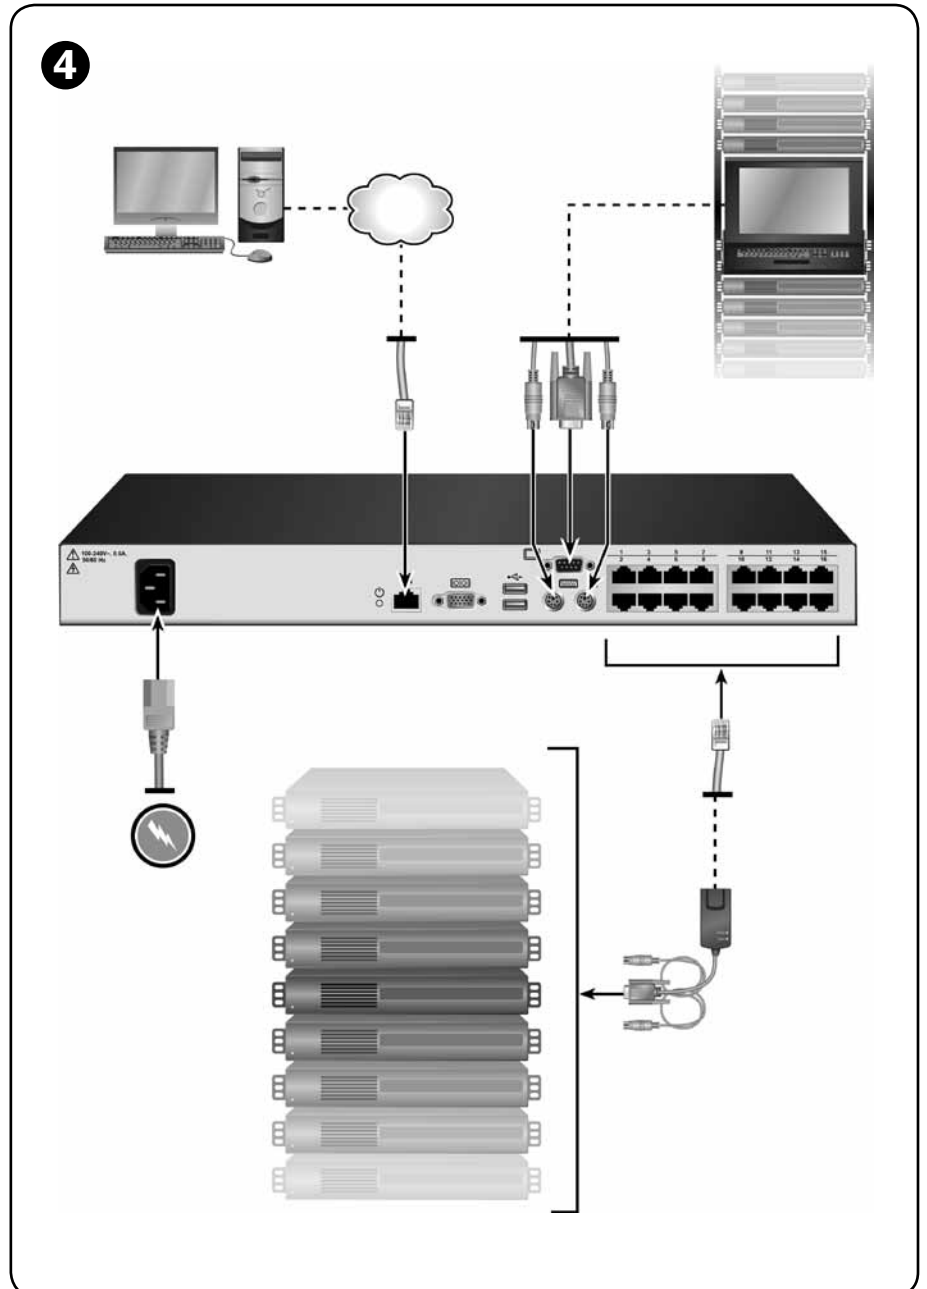

QUICK INSTALLATION GUIDE 17" LCD Tray

These instructions will help you install your KVM switch into the 17" ECS17KMM LCD tray. Should you require further assistance, please contact Avocent Technical Support.