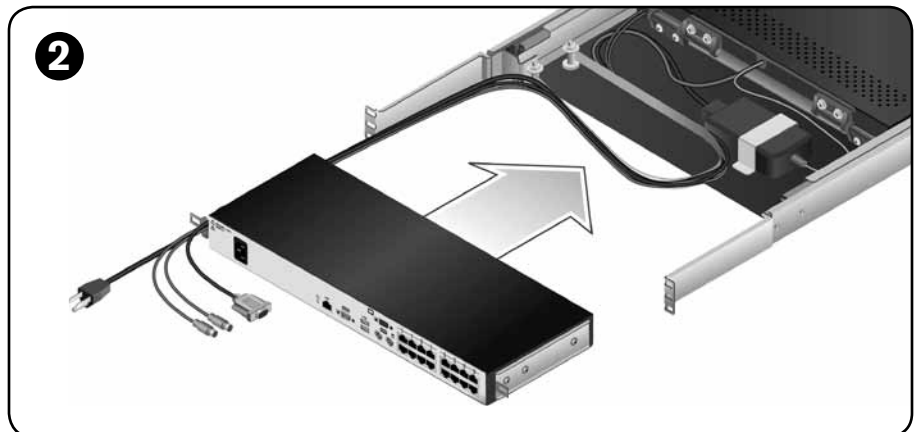

QUICK INSTALLATION GUIDE 17" LCD Tray

These instructions will help you install your KVM switch into the 17" ECS17KMM LCD tray. Should you require further assistance, please contact Avocent Technical Support.